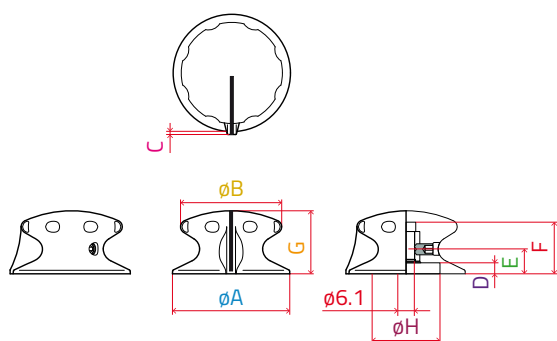

Material Materiale	Phenolic resin Resina fenolica Phenolharz	Fixing Fissaggio Befestigung	Allen M3,5 Brugola M3,5 Inbusschlüssel M3,5
Colour Colore Farbe	Black Nero Schwarz	Base diameter Dim. base Boden Dim.	19 mm
Height Altezza Höhe	13,5 mm	Shaft Alberino Achse	6,1 mm

DIMENSION / DIMENSIONI				
XS	S	M	L	XL
☒				

	A	B	C	D	E	F	G	H
XS	22	19	0.5	2.5	5.5	11	12.5	13
S	26	25	0.5	2.5	7	13.5	16.5	16
M	33	30	0	3	7	17	19.7	15
L	40	34.5	1	4	8.5	17.5	21.5	23